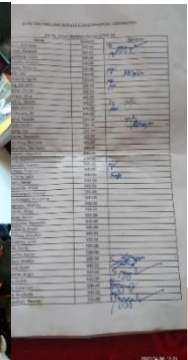

Financial assistance was extended to employees and members of Leuteboro National High School Teachers and Employees MPC, Socorro, Oriental Mindoro.

Relief operation to members was done by Puerto Galera Municipal Employees Credit Coop., Puerto Galera, Oriental Mindoro.